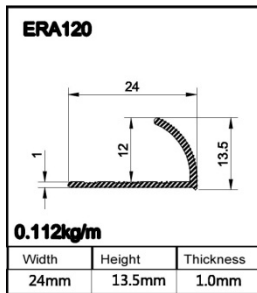

3) Product name: tile trim

Model: ERA120

Material: Aluminum 6063-T5

Weight per meter: 0.112 KG/M

Length: 2.5m

Weight per pcs: 0.280KG/PCS

Packing: each pcs in poly bag

Color: silver, gold, champagne, bronze, black, powder coating white, other colors please

inquire.

4) Product name: tile trim

Model: TSD080

Material: Aluminum 6063-T5

Weight per meter: 0.095 KG/M

Length: 2.5m

Weight per pcs: 0.234KG/PCS