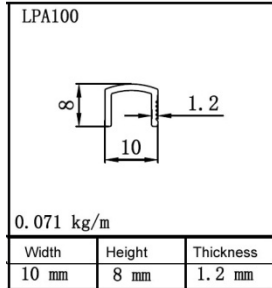

Packing: each pcs in poly bag

Color: silver, gold, champagne, bronze, black, powder coating white, other colors please

inquire.