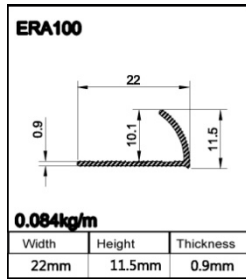

1 ) Product name: tile trim

Model: ERA100

Material: Aluminum 6063-T5

Weight per meter: 0.084 KG/M

Length: 2.5m

Weight per pcs: 0.210KG/PCS

Packing: each pcs in poly bag

Color: silver, gold, champagne, bronze, black, powder coating white, other colors please

inquire.

2 ) Product name: tile trim

Model: ERA080

Material: Aluminum 6063-T5

Weight per meter: 0.077KG/M

Length: 2.5m

Weight per pcs: 0.193KG/PCS

Packing: each pcs in poly bag