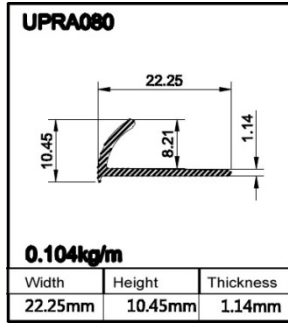

inquire.

2 ) Product name: tile trim

Model: ERA080

Material: Aluminum 6063-T5

Weight per meter: 0.077KG/M

Length: 2.5m

Weight per pcs: 0.193KG/PCS

Packing: each pcs in poly bag

Weight per meter: 0.153 KG/M

Length: 2.5m

Weight per pcs: 0.383KG/PCS

Packing: each pcs in poly bag

Color: silver, gold, champagne, bronze, black, powder coating white, other colors please

inquire.

9 ) Product name: tile trim

Model: UPRA080

Material: Aluminum 6063-T5

Weight per meter: 0.104KG/M

Length: 2.5m

Weight per pcs: 0.260KG/PCS

Packing: each pcs in poly bag

Color: silver, gold, champagne, bronze, black, powder coating white, other colors please

inquire.

10 ) Product name: tile trim

Model: UPRA100

Material: Aluminum 6063-T5

Weight per meter: 0.126KG/M

Length: 2.5m

Weight per pcs: 0.315KG/PCS

Packing: each pcs in poly bag