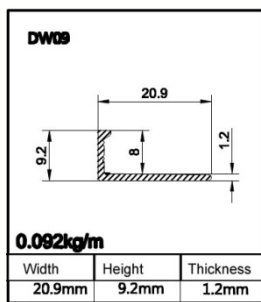

Weight per meter: 0.092KG/M

Length: 2.5m

Weight per pcs: 0.230KG/PCS

Packing: each pcs in poly bag

Color: silver, gold, champagne, bronze, black, powder coating white, other colors please

inquire.

24) Product name: tile trim

Model: UPLA100

Material: Aluminum 6063-T5

Weight per meter: 0.102KG/M

Length: 2.5m

Weight per pcs: 0.255KG/PCS

Packing: each pcs in poly bag

Color: silver, gold, champagne, bronze, black, powder coating white, other colors please

inquire.