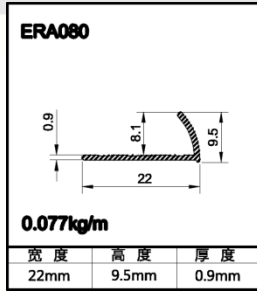

1 ) Product name: tile trim

Model: ERA100

Material: Aluminum 6063-T5

Weight per meter: 0.084 KG/M

Length: 2.5m

Weight per pcs: 0.210KG/PCS

Packing: each pcs in poly bag

Color: silver, gold, champagne, bronze, black, powder coating white, other colors please

inquire.

2 ) Product name: tile trim

Model: ERA080

Material: Aluminum 6063-T5

Weight per meter: 0.077KG/M

Length: 2.5m

Weight per pcs: 0.193KG/PCS

Packing: each pcs in poly bag

Color: silver, gold, champagne, bronze, black, powder coating white, other colors please

inquire.

3 ) Product name: tile trim

Model: ERA120

Material: Aluminum 6063-T5

Weight per meter: 0.112 KG/M

Length: 2.5m