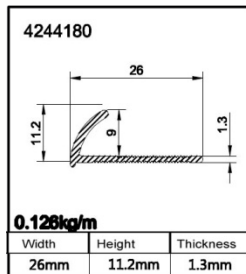

15) Product name: tile trim

Model: 4244180

Material: Aluminum 6063-T5

Weight per meter: 0.126KG/M

Length: 2.5m

Weight per pcs: 0.315KG/PCS

Packing: each pcs in poly bag

Color: silver, gold, champagne, bronze, black, powder coating white, other colors please

inquire.

16) Product name: tile trim

Model: DW01

Material: Aluminum 6063-T5