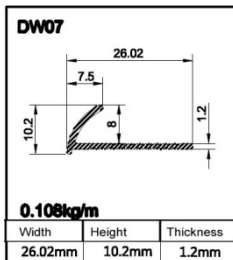

Weight per meter: 0.098KG/M

Length: 2.5m

Weight per pcs: 0.245KG/PCS

Packing: each pcs in poly bag

Color: silver, gold, champagne, bronze, black, powder coating white, other colors please inquire.

13 ) Product name: tile trim

Model: DW07

Material: Aluminum 6063-T5

Weight per meter: 0.108KG/M

Length: 2.5m

Weight per pcs: 0.270KG/PCS

Packing: each pcs in poly bag

Color: silver, gold, champagne, bronze, black, powder coating white, other colors please

inquire.

14 ) Product name: tile trim

Model: 4274173

Material: Aluminum 6063-T5

Weight per meter: 0.077KG/M

Length: 2.5m

Weight per pcs: 0.193KG/PCS

Packing: each pcs in poly bag