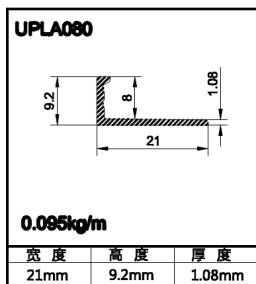

22) Product name: tile trim

Model: UPLA080

Material: Aluminum 6063-T5

Weight per meter: 0.095KG/M

Length: 2.5m

Weight per pcs: 0.238KG/PCS

Packing: each pcs in poly bag

Color: silver, gold, champagne, bronze, black, powder coating white, other colors please

inquire.

23) Product name: tile trim

Model: DW09

Material: Aluminum 6063-T5