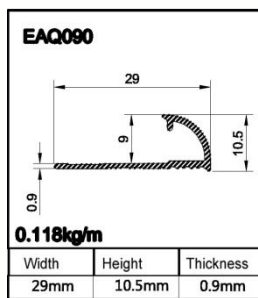

Weight per meter: 0.118 KG/M

Length: 2.5m

Weight per pcs: 0.295KG/PCS

Packing: each pcs in poly bag

Color: silver, gold, champagne, bronze, black, powder coating white, other colors please

inquire.

7) Product name: tile trim

Model: ATR100

Material: Aluminum 6063-T5

Weight per meter: 0.129 KG/M

Length: 2.5m

Weight per pcs: 0.323KG/PCS

Packing: each pcs in poly bag

Color: silver, gold, champagne, bronze, black, powder coating white, other colors please

inquire.