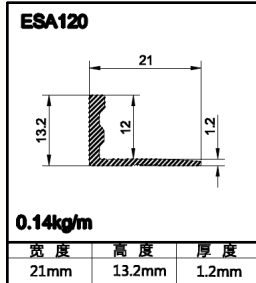

Model: ESA120

Material: Aluminum 6063-T5

Weight per meter: 0.112KG/M

Length: 2.5m

Weight per pcs: 0.280KG/PCS

Packing: each pcs in poly bag

Color: silver, gold, champagne, bronze, black, powder coating white, other colors please

inquire.

22 ) Product name: tile trim

Model: UPLA080

Material: Aluminum 6063-T5

Weight per meter: 0.095KG/M

Length: 2.5m

Weight per pcs: 0.238KG/PCS

Packing: each pcs in poly bag