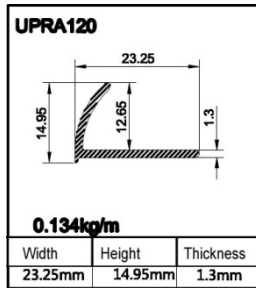

Material: Aluminum 6063-T5

Weight per meter: 0.134KG/M

Length: 2.5m

Weight per pcs: 0.335KG/PCS

Packing: each pcs in poly bag

Color: silver, gold, champagne, bronze, black, powder coating white, other colors please inquire.

12) Product name: tile trim

Model: DW11

Material: Aluminum 6063-T5

Weight per meter: 0.098KG/M

Length: 2.5m

Weight per pcs: 0.245KG/PCS

Packing: each pcs in poly bag

Color: silver, gold, champagne, bronze, black, powder coating white, other colors please inquire.