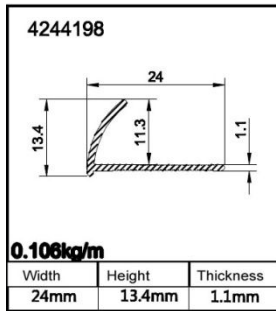

Weight per meter: 0.114KG/M

Length: 2.5m

Weight per pcs: 0.285KG/PCS

Packing: each pcs in poly bag

Color: silver, gold, champagne, bronze, black, powder coating white, other colors please

inquire.

17 ) Product name: tile trim

inquire.

18 ) Product name: tile trim

Model: 4244198

Material: Aluminum 6063-T5

Weight per meter: 0.106KG/M

Length: 2.5m

Weight per pcs: 0.265KG/PCS

Packing: each pcs in poly bag

Color: silver, gold, champagne, bronze, black, powder coating white, other colors please

inquire.

19 ) Product name: tile trim

Model: DW03

Material: Aluminum 6063-T5

Weight per meter: 0.121KG/M

Length: 2.5m