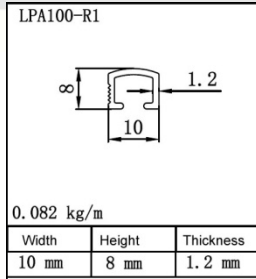

32) Product name: U trim

Model: ABT2.10

Material: Aluminum 6063-T5

Weight per meter: 0.090KG/M

Length: 2.5m

Weight per pcs: 0.225KG/PCS

Packing: each pcs in poly bag

Color: silver, gold, champagne, bronze, black, powder coating white, other colors please

inquire.

33) Product name: U trim

Model: LPA100

Material: Aluminum 6063-T5

Weight per meter: 0.071KG/M

Length: 2.5m

Weight per pcs: 0.178KG/PCS