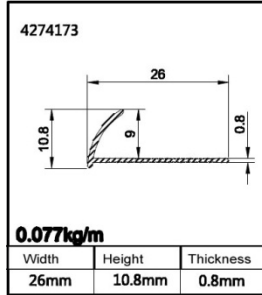

inquire.

2 ) Product name: tile trim

Model: ERA080

Material: Aluminum 6063-T5

Weight per meter: 0.077KG/M

Length: 2.5m

Weight per pcs: 0.193KG/PCS

Packing: each pcs in poly bag

Weight per meter: 0.098KG/M

Length: 2.5m

Weight per pcs: 0.245KG/PCS

Packing: each pcs in poly bag

Color: silver, gold, champagne, bronze, black, powder coating white, other colors please inquire.

13 ) Product name: tile trim

inquire.

14 ) Product name: tile trim

Model: 4274173

Material: Aluminum 6063-T5

Weight per meter: 0.077KG/M

Length: 2.5m

Weight per pcs: 0.193KG/PCS

Packing: each pcs in poly bag

Color: silver, gold, champagne, bronze, black, powder coating white, other colors please

inquire.

15 ) Product name: tile trim

Model: 4244180

Material: Aluminum 6063-T5

Weight per meter: 0.126KG/M

Length: 2.5m