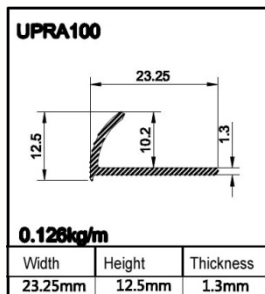

10) Product name: tile trim

Model: UPRA100

Material: Aluminum 6063-T5

Weight per meter: 0.126KG/M

Length: 2.5m

Weight per pcs: 0.315KG/PCS

Packing: each pcs in poly bag

Color: silver, gold, champagne, bronze, black, powder coating white, other colors please

inquire.

11) Product name: tile trim

Model: UPRA120