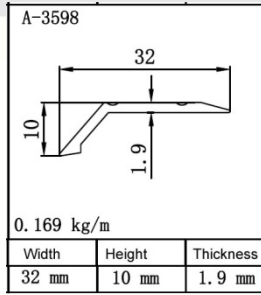

39) Product name: floor trim

Model: A-3581

Material: Aluminum 6063-T5

Weight per meter: 0.245KG/M

Length: 2.5m

Weight per pcs: 0.613KG/PCS

Packing: each pcs in poly bag

Color: silver, gold, champagne, bronze, black, powder coating white, other colors please

inquire.

40) Product name: floor trim

Model: A-3124

Material: Aluminum 6063-T5

Weight per meter: 0.120KG/M

Length: 2.5m

Weight per pcs: 0.300KG/PCS