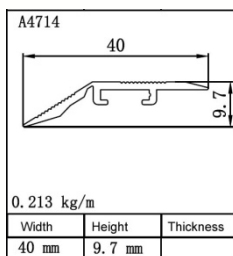

Model: A4714

Material: Aluminum 6063-T5

Weight per meter: 0.213KG/M

Length: 2.5m

Weight per pcs: 0.533KG/PCS

Packing: each pcs in poly bag

Color: silver, gold, champagne, bronze, black, powder coating white, other colors please

inquire.

42 ) Product name: stair nosing

Model: A-3126

Material: Aluminum 6063-T5

Weight per meter: 0.111KG/M

Length: 2.5m

Weight per pcs: 0.278KG/PCS

Packing: each pcs in poly bag