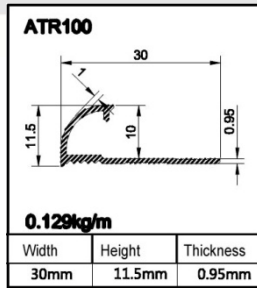

8) Product name: tile trim

Model: ATR120

Material: Aluminum 6063-T5

Weight per meter: 0.153 KG/M

Length: 2.5m

Weight per pcs: 0.383KG/PCS

Packing: each pcs in poly bag

Color: silver, gold, champagne, bronze, black, powder coating white, other colors please

inquire.

9) Product name: tile trim

Model: UPRA080

Material: Aluminum 6063-T5

Weight per meter: 0.104KG/M

Length: 2.5m

Weight per pcs: 0.260KG/PCS