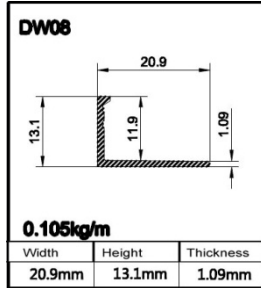

Weight per meter: 0.102KG/M

Length: 2.5m

Weight per pcs: 0.255KG/PCS

Packing: each pcs in poly bag

Color: silver, gold, champagne, bronze, black, powder coating white, other colors please

inquire.

25 ) Product name: tile trim

Model: DW06

Material: Aluminum 6063-T5

Weight per meter: 0.099KG/M

Length: 2.5m

Weight per pcs: 0.248KG/PCS

Packing: each pcs in poly bag

Color: silver, gold, champagne, bronze, black, powder coating white, other colors please

inquire.

26 ) Product name: tile trim

Model: DW08

Material: Aluminum 6063-T5

Weight per meter: 0.105KG/M

Length: 2.5m

Weight per pcs: 0.263KG/PCS

Packing: each pcs in poly bag

Color: silver, gold, champagne, bronze, black, powder coating white, other colors please

inquire.

27 ) Product name: tile trim

Model: UPSQE080

Material: Aluminum 6063-T5

Weight per meter: 0.180KG/M

Length: 2.5m