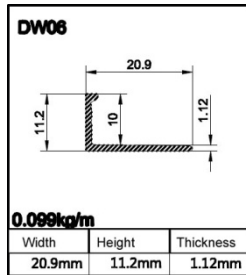

inquire.

2 ) Product name: tile trim

Model: ERA080

Material: Aluminum 6063-T5

Weight per meter: 0.077KG/M

Length: 2.5m

Weight per pcs: 0.193KG/PCS

Packing: each pcs in poly bag

Weight per meter: 0.102KG/M

Length: 2.5m

Weight per pcs: 0.255KG/PCS

Packing: each pcs in poly bag

Color: silver, gold, champagne, bronze, black, powder coating white, other colors please

inquire.

25 ) Product name: tile trim

Model: DW06

Material: Aluminum 6063-T5

Weight per meter: 0.099KG/M

Length: 2.5m

Weight per pcs: 0.248KG/PCS

Packing: each pcs in poly bag

Color: silver, gold, champagne, bronze, black, powder coating white, other colors please

inquire.

26 ) Product name: tile trim

Model: DW08

Material: Aluminum 6063-T5

Weight per meter: 0.105KG/M

Length: 2.5m

Weight per pcs: 0.263KG/PCS

Packing: each pcs in poly bag