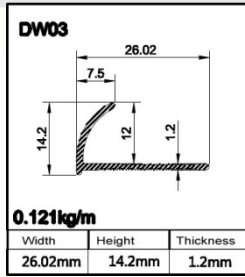

20) Product name: tile trim

Model: ESA080

Material: Aluminum 6063-T5

Weight per meter: 0.110KG/M

Length: 2.5m

Weight per pcs: 0.275KG/PCS

Packing: each pcs in poly bag

Color: silver, gold, champagne, bronze, black, powder coating white, other colors please

inquire.

21) Product name: tile trim

Model: ESA120

Material: Aluminum 6063-T5

Weight per meter: 0.112KG/M

Length: 2.5m

Weight per pcs: 0.280KG/PCS