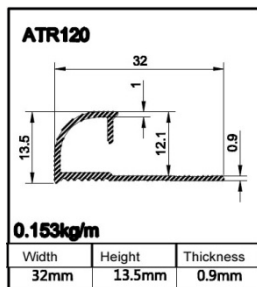

inquire.

2 ) Product name: tile trim

Model: ERA080

Material: Aluminum 6063-T5

Weight per meter: 0.077KG/M

Length: 2.5m

Weight per pcs: 0.193KG/PCS

Packing: each pcs in poly bag

inquire.

6 ) Product name: tile trim

Model: EAQ090

Material: Aluminum 6063-T5

Weight per meter: 0.118 KG/M

Length: 2.5m

Weight per pcs: 0.295KG/PCS

Packing: each pcs in poly bag

Weight per meter: 0.153 KG/M

Length: 2.5m

Weight per pcs: 0.383KG/PCS

Packing: each pcs in poly bag

Color: silver, gold, champagne, bronze, black, powder coating white, other colors please

inquire.

9 ) Product name: tile trim