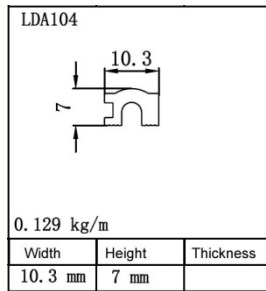

Weight per meter: 0.129KG/M

Length: 2.5m

Weight per pcs: 0.323KG/PCS

Packing: each pcs in poly bag

Color: silver, gold, champagne, bronze, black, powder coating white, other colors please

inquire.