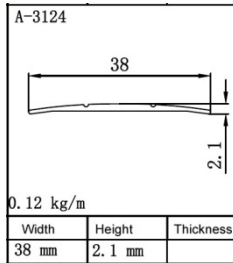

Weight per meter: 0.120KG/M

Length: 2.5m

Weight per pcs: 0.300KG/PCS

Packing: each pcs in poly bag

Color: silver, gold, champagne, bronze, black, powder coating white, other colors please

inquire.

41 ) Product name: stair nosing

Model: A4714

Material: Aluminum 6063-T5

Weight per meter: 0.213KG/M

Length: 2.5m

Weight per pcs: 0.533KG/PCS

Packing: each pcs in poly bag

Color: silver, gold, champagne, bronze, black, powder coating white, other colors please