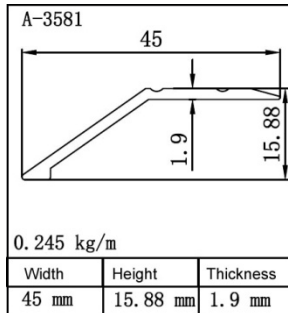

39) Product name: floor trim

Model: A-3581

Material: Aluminum 6063-T5

Weight per meter: 0.245KG/M

Length: 2.5m

Weight per pcs: 0.613KG/PCS

Packing: each pcs in poly bag

Color: silver, gold, champagne, bronze, black, powder coating white, other colors please

inquire.

40) Product name: floor trim

Model: A-3124

Material: Aluminum 6063-T5

Weight per meter: 0.120KG/M

Length: 2.5m

Weight per pcs: 0.300KG/PCS