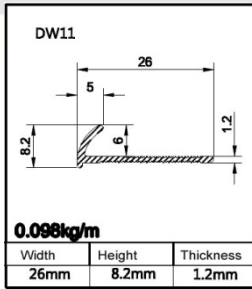

Weight per meter: 0.098KG/M

Length: 2.5m

Weight per pcs: 0.245KG/PCS

Packing: each pcs in poly bag

Color: silver, gold, champagne, bronze, black, powder coating white, other colors please inquire.

13 ) Product name: tile trim