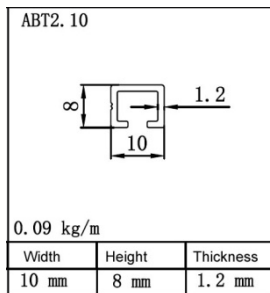

Weight per meter: 0.090KG/M

Length: 2.5m

Weight per pcs: 0.225KG/PCS

Packing: each pcs in poly bag

Color: silver, gold, champagne, bronze, black, powder coating white, other colors please

inquire.

33 ) Product name: U trim