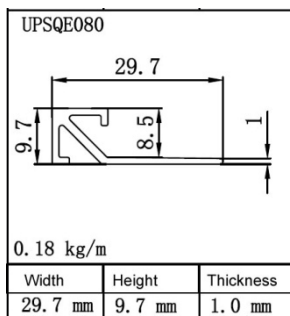

27) Product name: tile trim

Model: UPSQE080

Material: Aluminum 6063-T5

Weight per meter: 0.180KG/M

Length: 2.5m

Weight per pcs: 0.450KG/PCS

Packing: each pcs in poly bag

Color: silver, gold, champagne, bronze, black, powder coating white, other colors please

inquire.

28) Product name: tile trim

Model: UPSQE100

Material: Aluminum 6063-T5