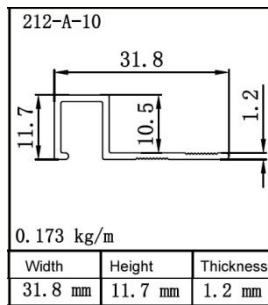

30) Product name: tile trim

Model: 212-A-10

Material: Aluminum 6063-T5

Weight per meter: 0.173KG/M

Length: 2.5m

Weight per pcs: 0.433KG/PCS

Packing: each pcs in poly bag

Color: silver, gold, champagne, bronze, black, powder coating white, other colors please

inquire.

31) Product name: U trim

Model: LPA100-R1

Material: Aluminum 6063-T5

Weight per meter: 0.082KG/M

Length: 2.5m

Weight per pcs: 0.205KG/PCS

Packing: each pcs in poly bag

Color: silver, gold, champagne, bronze, black, powder coating white, other colors please

inquire.