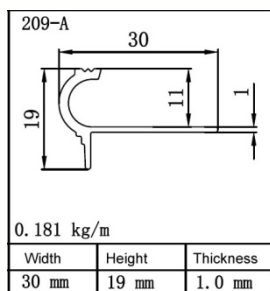

Weight per meter: 0.211KG/M

Length: 2.5m

Weight per pcs: 0.528KG/PCS

Packing: each pcs in poly bag

Color: silver, gold, champagne, bronze, black, powder coating white, other colors please

inquire.

29 ) Product name: tile trim

Model: 209-A

Material: Aluminum 6063-T5

Weight per meter: 0.181KG/M

Length: 2.5m

Weight per pcs: 0.453KG/PCS

Packing: each pcs in poly bag

Color: silver, gold, champagne, bronze, black, powder coating white, other colors please

inquire.

30 ) Product name: tile trim

Model: 212-A-10

Material: Aluminum 6063-T5

Weight per meter: 0.173KG/M

Length: 2.5m

Weight per pcs: 0.433KG/PCS

Packing: each pcs in poly bag