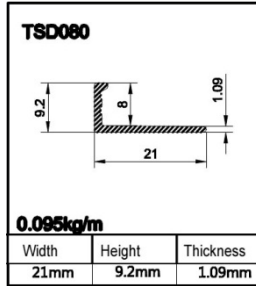

inquire.

2 ) Product name: tile trim

Model: ERA080

Material: Aluminum 6063-T5

Weight per meter: 0.077KG/M

Length: 2.5m

Weight per pcs: 0.193KG/PCS

Packing: each pcs in poly bag

Weight per meter: 0.095 KG/M

Length: 2.5m

Weight per pcs: 0.234KG/PCS

Packing: each pcs in poly bag

Color: silver, gold, champagne, bronze, black, powder coating white, other colors please

inquire.

5 ) Product name: tile trim

Model: EAQ080

Material: Aluminum 6063-T5

Weight per meter: 0.112 KG/M

Length: 2.5m

Weight per pcs: 0.280KG/PCS

Packing: each pcs in poly bag

Color: silver, gold, champagne, bronze, black, powder coating white, other colors please

inquire.

6 ) Product name: tile trim

Model: EAQ090

Material: Aluminum 6063-T5

Weight per meter: 0.118 KG/M

Length: 2.5m

Weight per pcs: 0.295KG/PCS

Packing: each pcs in poly bag