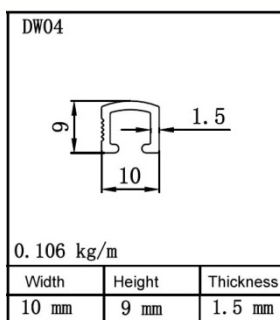

34) Product name: U trim

Model: DW04

Material: Aluminum 6063-T5

Weight per meter: 0.106KG/M

Length: 2.5m

Weight per pcs: 0.265KG/PCS

Packing: each pcs in poly bag

Color: silver, gold, champagne, bronze, black, powder coating white, other colors please

inquire.

35) Product name: U trim

Model: LDA104

Material: Aluminum 6063-T5