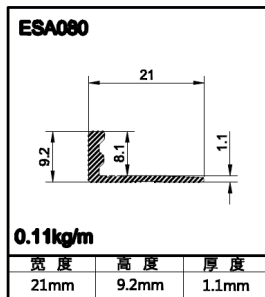

Weight per meter: 0.110KG/M

Length: 2.5m

Weight per pcs: 0.275KG/PCS

Packing: each pcs in poly bag

Color: silver, gold, champagne, bronze, black, powder coating white, other colors please

inquire.

21 ) Product name: tile trim