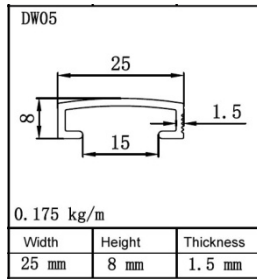

Length: 2.5m

Weight per pcs: 0.358KG/PCS

Packing: each pcs in poly bag

Color: silver, gold, champagne, bronze, black, powder coating white, other colors please

inquire.

37 ) Product name: U trim

Model: DW05

Material: Aluminum 6063-T5

Weight per meter: 0.175KG/M

Length: 2.5m

Weight per pcs: 0.438KG/PCS

Packing: each pcs in poly bag

Color: silver, gold, champagne, bronze, black, powder coating white, other colors please

inquire.

38 ) Product name: floor trim

Model: A-3598

Material: Aluminum 6063-T5

Weight per meter: 0.169KG/M

Length: 2.5m

Weight per pcs: 0.423KG/PCS

Packing: each pcs in poly bag