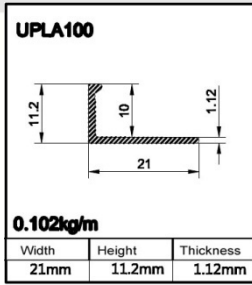

inquire.

22 ) Product name: tile trim

Model: UPLA080

Material: Aluminum 6063-T5

Weight per meter: 0.095KG/M

Length: 2.5m

Weight per pcs: 0.238KG/PCS

Packing: each pcs in poly bag

Weight per meter: 0.102KG/M

Length: 2.5m

Weight per pcs: 0.255KG/PCS

Packing: each pcs in poly bag

Color: silver, gold, champagne, bronze, black, powder coating white, other colors please

inquire.

25 ) Product name: tile trim

inquire.

26 ) Product name: tile trim

Model: DW08

Material: Aluminum 6063-T5

Weight per meter: 0.105KG/M

Length: 2.5m

Weight per pcs: 0.263KG/PCS

Packing: each pcs in poly bag