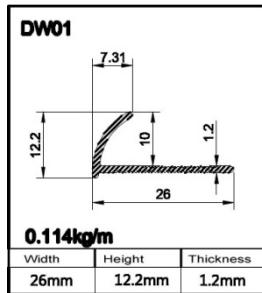

Weight per meter: 0.114KG/M

Length: 2.5m

Weight per pcs: 0.285KG/PCS

Packing: each pcs in poly bag

Color: silver, gold, champagne, bronze, black, powder coating white, other colors please

inquire.

17 ) Product name: tile trim