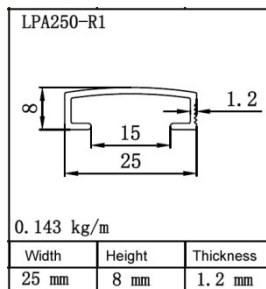

Length: 2.5m

Weight per pcs: 0.358KG/PCS

Packing: each pcs in poly bag

Color: silver, gold, champagne, bronze, black, powder coating white, other colors please

inquire.

37 ) Product name: U trim

Model: DW05