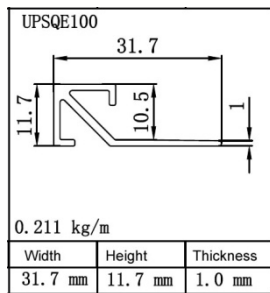

Weight per meter: 0.211KG/M

Length: 2.5m

Weight per pcs: 0.528KG/PCS

Packing: each pcs in poly bag

Color: silver, gold, champagne, bronze, black, powder coating white, other colors please

inquire.

29 ) Product name: tile trim

inquire.

30 ) Product name: tile trim

Model: 212-A-10

Material: Aluminum 6063-T5

Weight per meter: 0.173KG/M

Length: 2.5m

Weight per pcs: 0.433KG/PCS

Packing: each pcs in poly bag