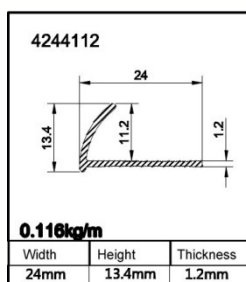

inquire.

2 ) Product name: tile trim

Model: ERA080

Material: Aluminum 6063-T5

Weight per meter: 0.077KG/M

Length: 2.5m

Weight per pcs: 0.193KG/PCS

Packing: each pcs in poly bag

Weight per meter: 0.114KG/M

Length: 2.5m

Weight per pcs: 0.285KG/PCS

Packing: each pcs in poly bag

Color: silver, gold, champagne, bronze, black, powder coating white, other colors please

inquire.

17 ) Product name: tile trim

Model: 4244112

Material: Aluminum 6063-T5

Weight per meter: 0.116KG/M

Length: 2.5m

Weight per pcs: 0.290KG/PCS

Packing: each pcs in poly bag

Color: silver, gold, champagne, bronze, black, powder coating white, other colors please

inquire.

18 ) Product name: tile trim

Model: 4244198

Material: Aluminum 6063-T5

Weight per meter: 0.106KG/M

Length: 2.5m

Weight per pcs: 0.265KG/PCS

Packing: each pcs in poly bag